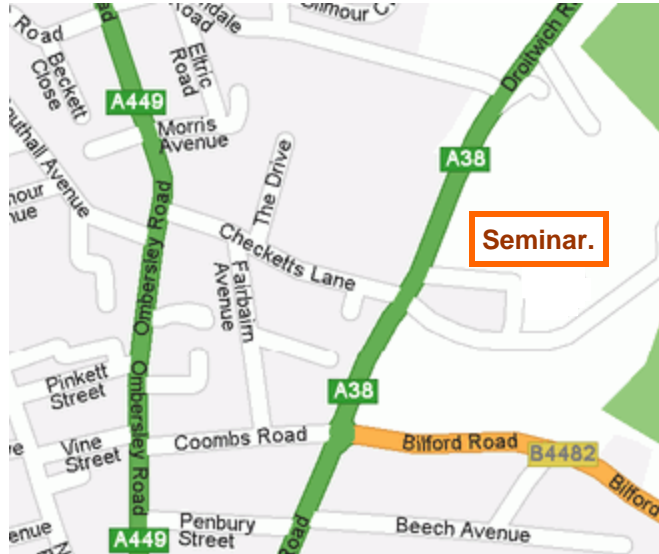

CEMRIAC SEMINAR

at

The Perdisswell Young Peoples' Club
Droitwich Road, Worcester WR3 7SN

From the M5 Motorway

Leave M5 Motorway at Junction 6. At island follow A449 until you reach next large island. Take 2nd exit signposted Worcester (Ombersley Road). Continue for about 1 mile and turn left into Checketts Lane (by Veterinary Surgery). Follow road to traffic lights. At lights continue straight across and follow roadway (bears to the left).